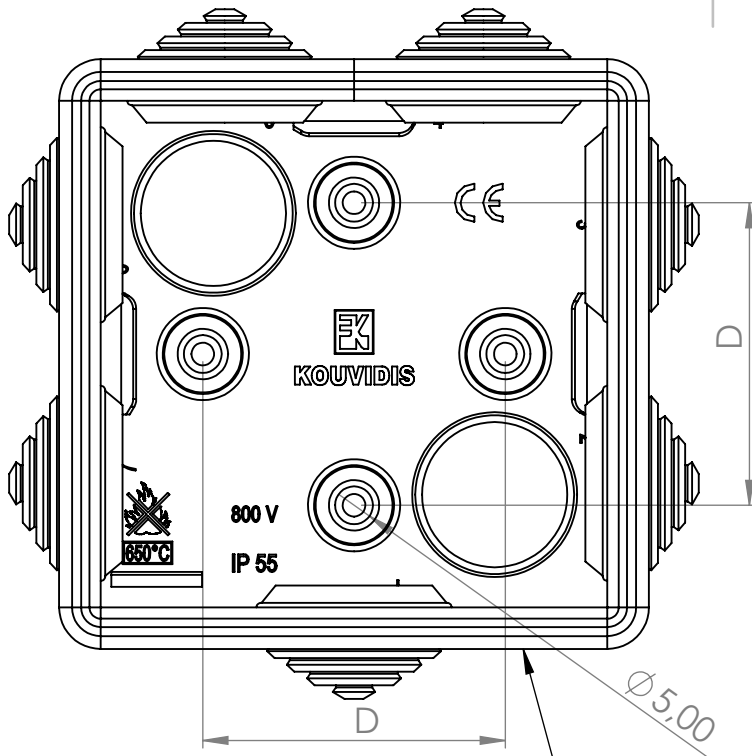

4

3

2

1

F

F

E

E

D

D

C

C

B

B

A

A

TOP VIEW

F

SECTION F-F

F

LID

SECTION K-K

Prf.Nr.	A	B	C	D	E
3005016	67	38	21.6	40	1
3005020	82	43	21.6	47	2
3005025	101	51	35.1	49	1
Units	mm	mm	mm	mm	mm

UNLESS OTHERWISE SPECIFIED:
DIMENSIONS ARE IN MILLIMETERS

STANDARDS:	EN 60670-22
COLOR:	GREY RAL 7035
MATERIAL:	PS
RoHS Regulation	Applied
INGRESS PROTECTION:	IP 55

DO NOT SCALE DRAWING

SCALE:1:1

SURFACE FINISH: N/A

TOLERANCES:

LINEAR: 1%

ANGULAR: 1%

COMMENTS:

DWG NO.

PRODUCT NAME

CONDUR® JUNCTION BOX
WITH GROMMETS

3005-M-1

K KOUVIDIS®

DRAWN

NAME

DATE

1

N.Kargatzis

28/05/2020

SHEET 1 OF 1

A4

4

3

2

1