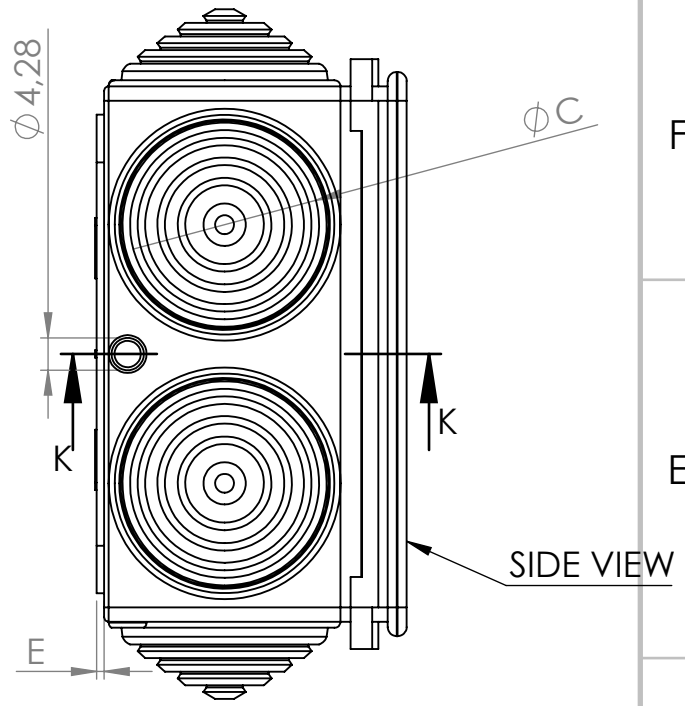

4

3

2

1

F

F

E

E

D

D

C

C

B

B

A

A

TOP VIEW

F

SECTION F-F

F

LID

SECTION K-K

Prf.Nr.	A	B	C	D	E
3005016	67	38	21.6	40	1
3005020	82	43	21.6	47	2
3005025	101	51	35.1	49	1
Units	mm	mm	mm	mm	mm

UNLESS OTHERWISE SPECIFIED:
DIMENSIONS ARE IN MILLIMETERS

STANDARDS:	EN 60670-22
COLOR:	GREY RAL 7035
MATERIAL:	PS
RoHS Regulation	Applied
INGRESS PROTECTION:	IP 55

DO NOT SCALE DRAWING

SCALE:1:1

SURFACE FINISH: N/A

TOLERANCES:

LINEAR: 1%

ANGULAR: 1%

COMMENTS:

DWG NO.

PRODUCT NAME

CONDUR® JUNCTION BOX
WITH GROMMETS

3005-M-1

K KOUVIDIS®

DRAWN

NAME

DATE

1

N.Kargatzis

28/05/2020

SHEET 1 OF 1

A4

4

3

2

1