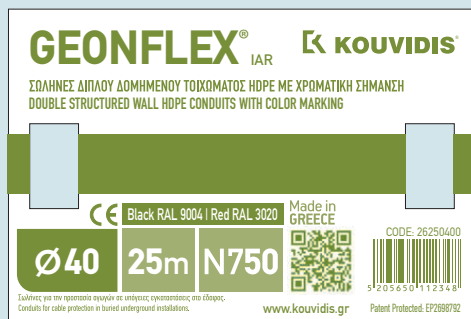

Label affixed on double wall conduits (double side label)